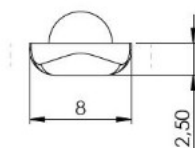

PRODUCT SHEET

Description:

Shelf Support Plug $\varnothing$ 5mm "Spade", 19mm, Steel, Brass Plated

Item number:

22.02.017-0

Units	Box	Carton	HS Code	Barcode
Pcs.	500	3000	8302420090	 5704866520621

SISO A/S

Mileparken 11
DK-2740 Skovlunde
Denmark
VAT: 24786013

Phone +45 45 830 900

www.siso.dk
siso@siso.dk

Danske Bank
Nytorv Branch
Copenhagen
SWIFT: DABADKKK

Account no.
4180 3112 112936
IBAN Account
DK7230003112112936