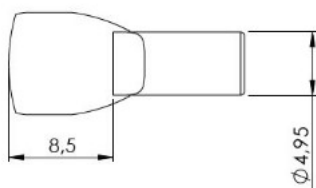

PRODUCT SHEET

Description:

Shelf Support Plug $\varnothing$ 5mm "Spade", 19mm, Steel, Brass Plated

Item number:

22.02.017-0

Units	Box	Carton	HS Code	Barcode
Pcs.	500	3000	8302420090	 5704866520621

SISO A/S

Mileparken 11
DK-2740 Skovlunde
Denmark
VAT: 24786013

Phone +45 45 830 900

www.siso.dk
siso@siso.dk

Danske Bank
Nytorv Branch
Copenhagen
SWIFT: DABADKKK

Account no.
4180 3112 112936
IBAN Account
DK7230003112112936