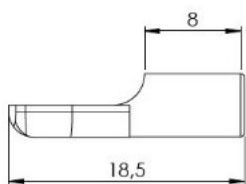

## Description:

Shelf Support Plug  $\varnothing$ 5mm "Spade", 19mm, Steel, Brass Plated

## Item number:

22.02.017-0

Units	Box	Carton	HS Code	Barcode
Pcs.	500	3000	8302420090	 5704866520621